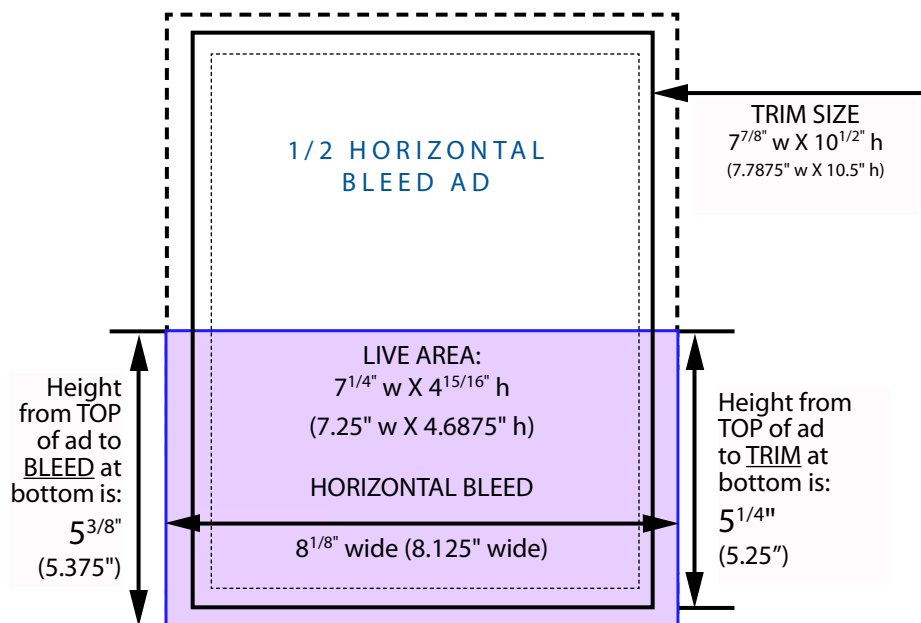

2008 REVISED FRACTIONAL BLEED AD SPECS

THE Atlantic

AD SIZES

BLEED AREA FOR BLEED ADS 1/8" out from trim

2/3 vertical	5^{1/4}" x 10^{3/4}"
1/3 vertical	2^{7/8}" x 10^{3/4}"
1/2 page horizontal	8^{1/8}" x 5^{3/8}"
1/2 page horizontal spread	16" x 5^{3/8}"

LIVE AREA FOR BLEED ADS

5/16" from trim (7/16" from bleed edge)

2/3 vertical	4^{3/4}" x 9^{7/8}"
1/3 vertical	2^{1/8}" x 9^{7/8}"
1/2 page horizontal (from top of ad)	7^{1/4}" x 4^{15/16}"
1/2 page horizontal spread gutter safety	1/4"

TRIM SIZE

Full Page	7^{7/8}" x 10^{1/2}"
1/3 vertical	2^{5/8}" x 10^{1/2}"

Please note that bleed has been added to both sides of the ad in order to allow for left- or right-handed ad placement. Live area is centered within the trim space.

SHIPPING INFORMATION

SEND ALL FRACTIONAL ADS TO

The Atlantic Monthly Magazine
Attn: Jennifer Farmer, Production Manager
600 New Hampshire Ave., NW
Washington, DC 20037
phone: (202) 266-6000 | fax: (202) 266-7073
atlantic_production@theatlantic.com

The Atlantic will send a confirmation when materials are received via e-mail.